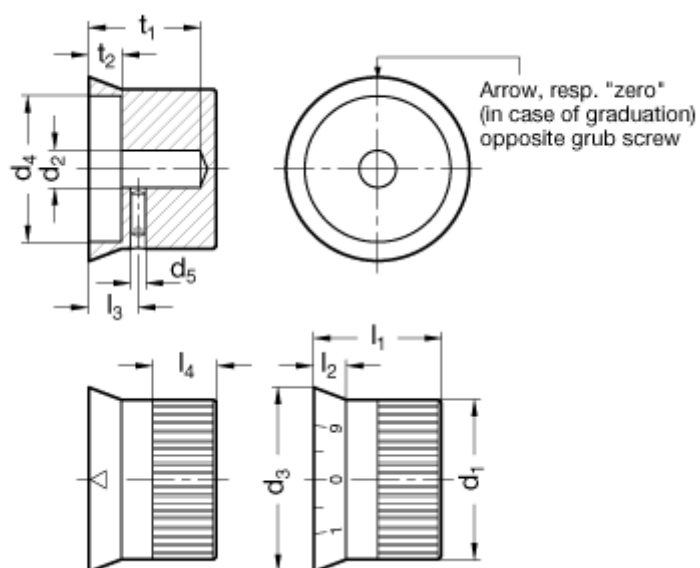

Article number: 201044174

Description: E+G Control knob in Aluminium
GN 723.4-34-B8-S

Measures

$d1 = 34$	$l4 = 13$
$d2 = B 8$	$t1 = 26,5$
$d3 = 41$	$t2 = 9,5$
$d4 = 29,5$	
$d5 = M5$	
$l1 = 29,5$	
$l2 = 9,5$	
$l3 = 13,5$	